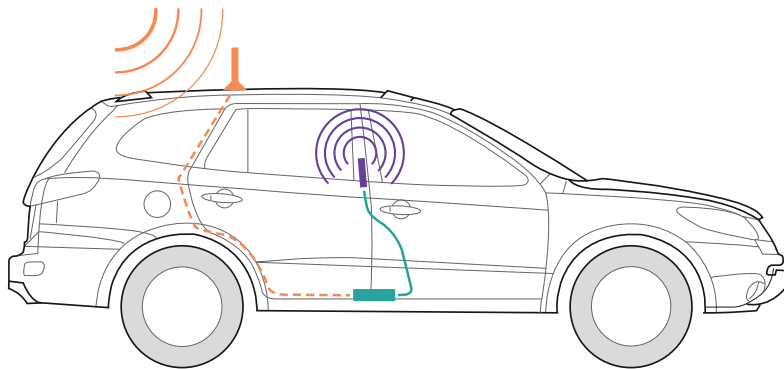

Installation

1. **1 Receives signal:** The powerful antenna reaches out to access voice and data signals. Then delivers them to the booster.
2. **2 Boost signal:** The booster receives the signal, amplifies it, and serves as a relay between your phone and the nearest cell tower.
3. **3 Broadcasts signal:** Your devices get a stronger signal, and calls and data are fed through the booster back to the network.

Available Accessories

Optional Antenna Kits

Package Dimensions

4 L x 6.25 W x 8 H

MASTER CARTON: 25 L x 17 W x 16 H | 54 lbs.

Support

2-Year Warranty from Purchase.

*WARNING: Cancer and Reproductive Harm - www.P65Warnings.ca.gov.

ASSEMBLED IN THE USA

UPC

475021