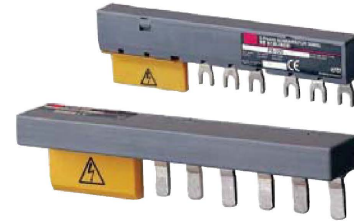

DISCONNECTS – MMS ACCESSORIES

BUS BARS			
FRAME SIZE	PART NUMBER	RATED CURRENT	DESCRIPTION
32AF	CPB-322	63A	2-Position
63AF	CPB-632	108A	2-Position
32AF	CPB-323	63A	3-Position
63AF	CPB-633	108A	3-Position

CMS ENCLOSURE	
FRAME SIZE	PART NUMBER
32AF	CI-EPH32-65S

ROTARY TYPE HANDLE		
FRAME SIZE	PART NUMBER	SHAFT LENGTH
32AF	CI-MEH-32/115	115mm
63AF	CI-MEH-63/115	115mm
100AF	CI-MEH-100/115	115mm
32AF	CI-MEH-32/315	315mm
63AF	CI-MEH-63/315	315mm
100AF	CI-MEH-100/315	315mm

DIRECT ADAPTERS & MOUNTING UNITS		
PART	MMS FRAME SIZE	PART NUMBER
AC Operated Units	32AF	DA-32HA
	63AF	DA-63A
	100AF	DA-95A
DC Operated Units	32AF	DA-32HD
	63AF	DA-63D
	100AF	DA-95D
Mounting Units	32AF	MU-45
	63AF	MU-55
	100AF	MU-70

Bus Bar Kit

CMS Enclosure

Rotary Type Handle

CMS and contactor connected with direct adaptor