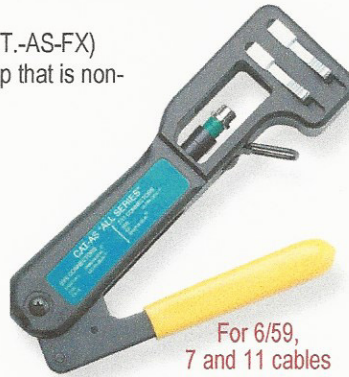

## C.A.T.-AS "All Series"

### Compression Assembly Tool

- Unique C.A.T. allows assembly of Series 59/6, 7, and 11 drop connectors in one versatile tool
- Two sets of jaws, precision designed – one set for 59 & 6 connectors, and another set for 7 & 11 connectors
- Field proven design based on original Cablematic® C.A.T. design with high strength cast aluminum body
- Spring loaded, split jaws position the cable and connector for easy insertion and removal
- Available in a "fixed" model (C.A.T.-AS-FX) with a fixed, factory set plunger tip that is non-adjustable.
- Made in the U.S.A.
- U.S. Patent Nos.: 5,934,137; 5,647,119 and 6,820,326
- Length: 7.4 in. (187 mm)
- Weight: 1.1 lb (500 g)