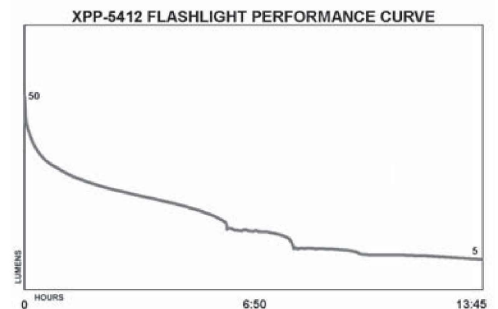

## XPP-5412G Intrinsically Safe Penlight

<b>MARKET APPLICATIONS</b>	Hazardous work environments, industrial, automotive, law enforcement, fire & rescue
<b>DESCRIPTION</b>	This non-rechargeable penlight is cETLus, ATEX and IECEx listed Intrinsically Safe. It is ultra-compact and super slim with a powerful light output designed to illuminate very tight spaces. The tail-cap switch provides momentary or constant-on functionality. Power comes from 3 AAAA premium batteries (included).
<b>CASE MATERIAL</b>	Engineered Polymer - Green
<b>DIMENSIONS</b>	Length: 6.8 inches (173 mm) • Head Diameter: 0.6 inches (15 mm) • Handle Diameter: 0.5 inches (13 mm)
<b>WEIGHT</b>	Weight: 1.5 oz. (43 g) with batteries installed
<b>LENS</b>	Unbreakable polycarbonate with scratch resistant coating
<b>LIGHT SOURCE</b>	Flashlight: CREE® LED Impervious to shock with a 50,000 hour lifetime
<b>LIGHT OUTPUT</b>	50 lumens
<b>ON/OFF</b>	Single Tail-Cap Switch - Momentary or Constant-on Flashlight
<b>RUN-TIME</b>	13.75 hours
<b>BATTERY</b>	3 Premium alkaline AAAA batteries (included)
<b>FEATURES</b>	<ul style="list-style-type: none"> <li>• cETLus, ATEX and IECEx listed Intrinsically Safe</li> <li>• CREE® LED technology – 50,000 + hours LED life</li> <li>• Momentary or constant-on flashlight</li> <li>• Sharp focused beam for illuminating tight spaces</li> <li>• Engineered polymer housing</li> <li>• Non-slip grip</li> <li>• Single body switch</li> <li>• Waterproof</li> <li>• Impact &amp; chemical resistant</li> <li>• Built-in pocket/belt clip</li> <li>• Includes 3 premium AAAA alkaline batteries</li> </ul>